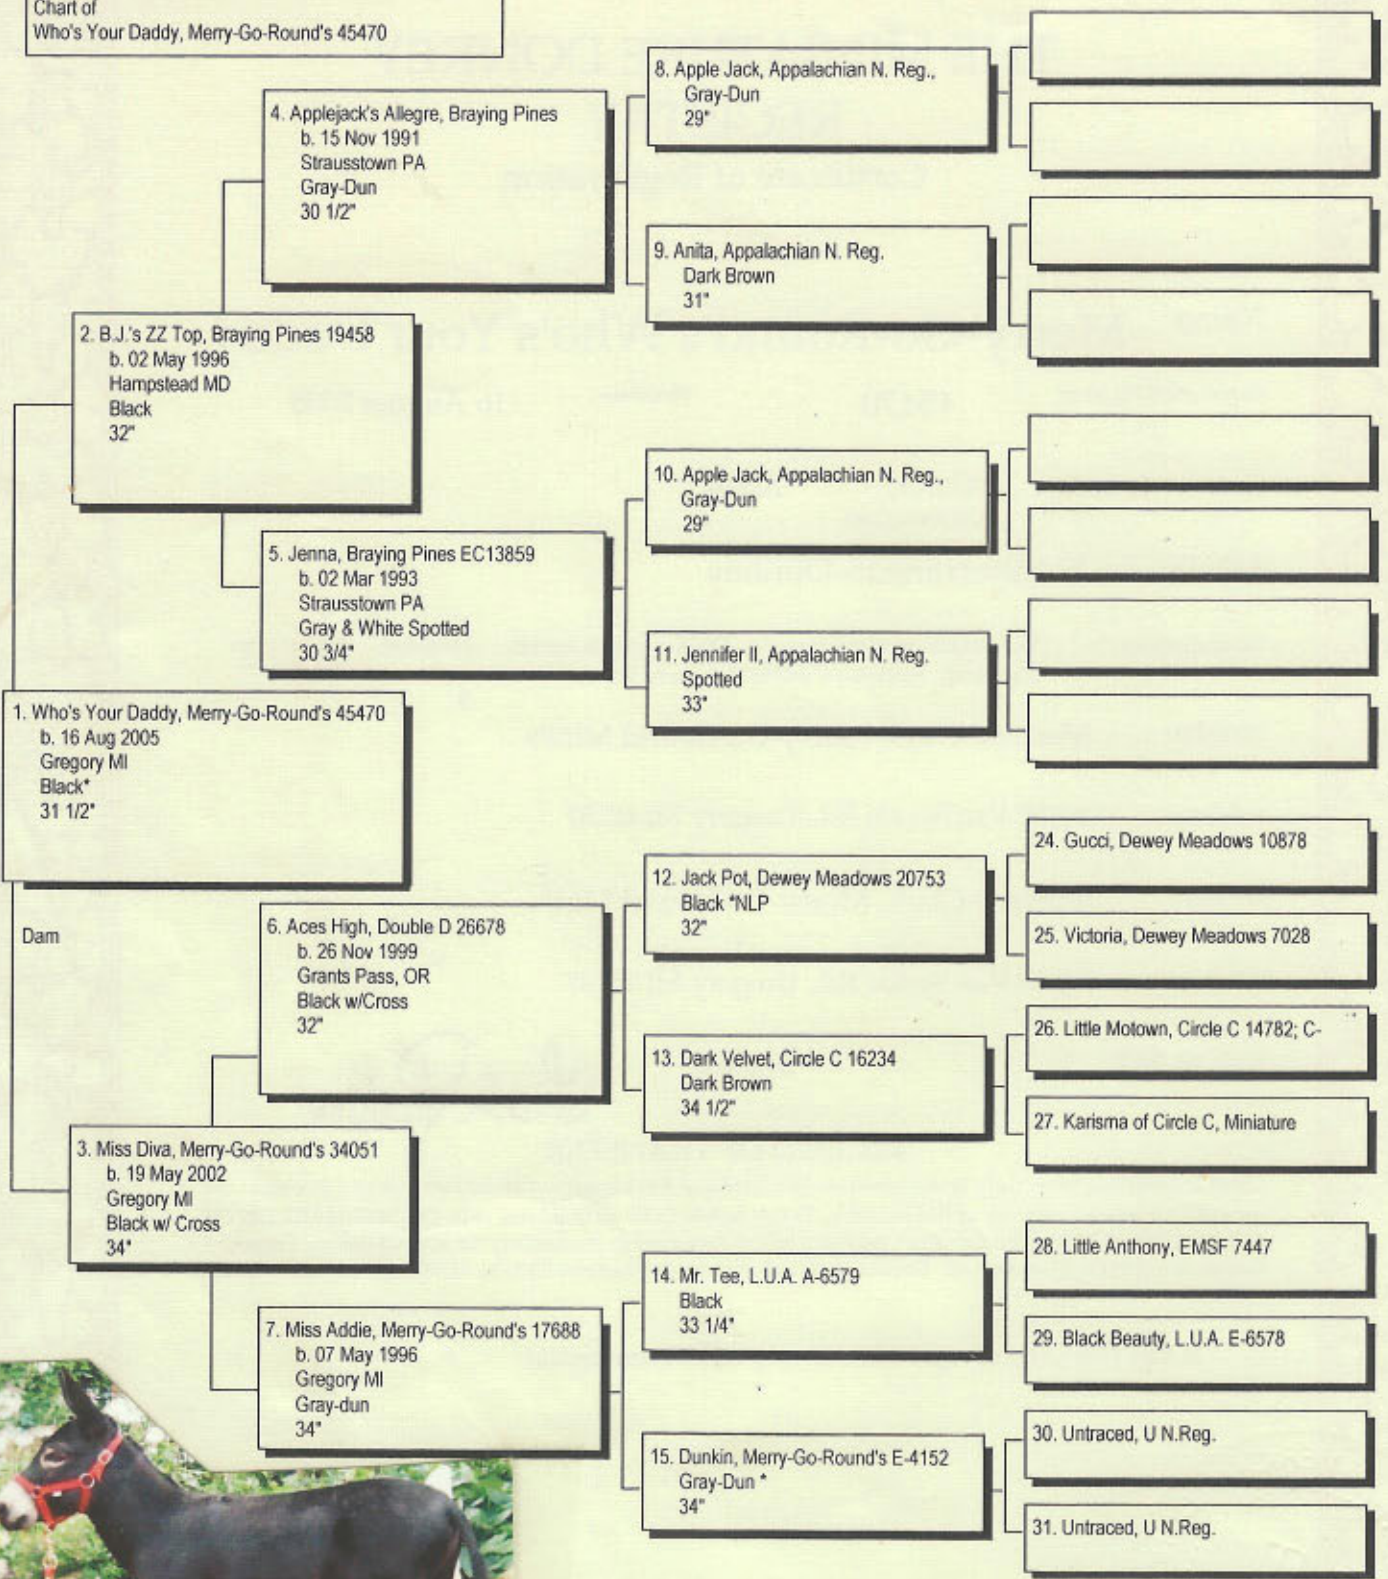

Pedigree

Chart #1

Chart of
Who's Your Daddy, Merry-Go-Round's 45470

The American Donkey and Mule Society
 P.O. Box 1210, Lewisville, TX 75067 (972) 219-0781
 The American Donkey and Mule Society is not responsible
 for errors in information submitted to the registry.