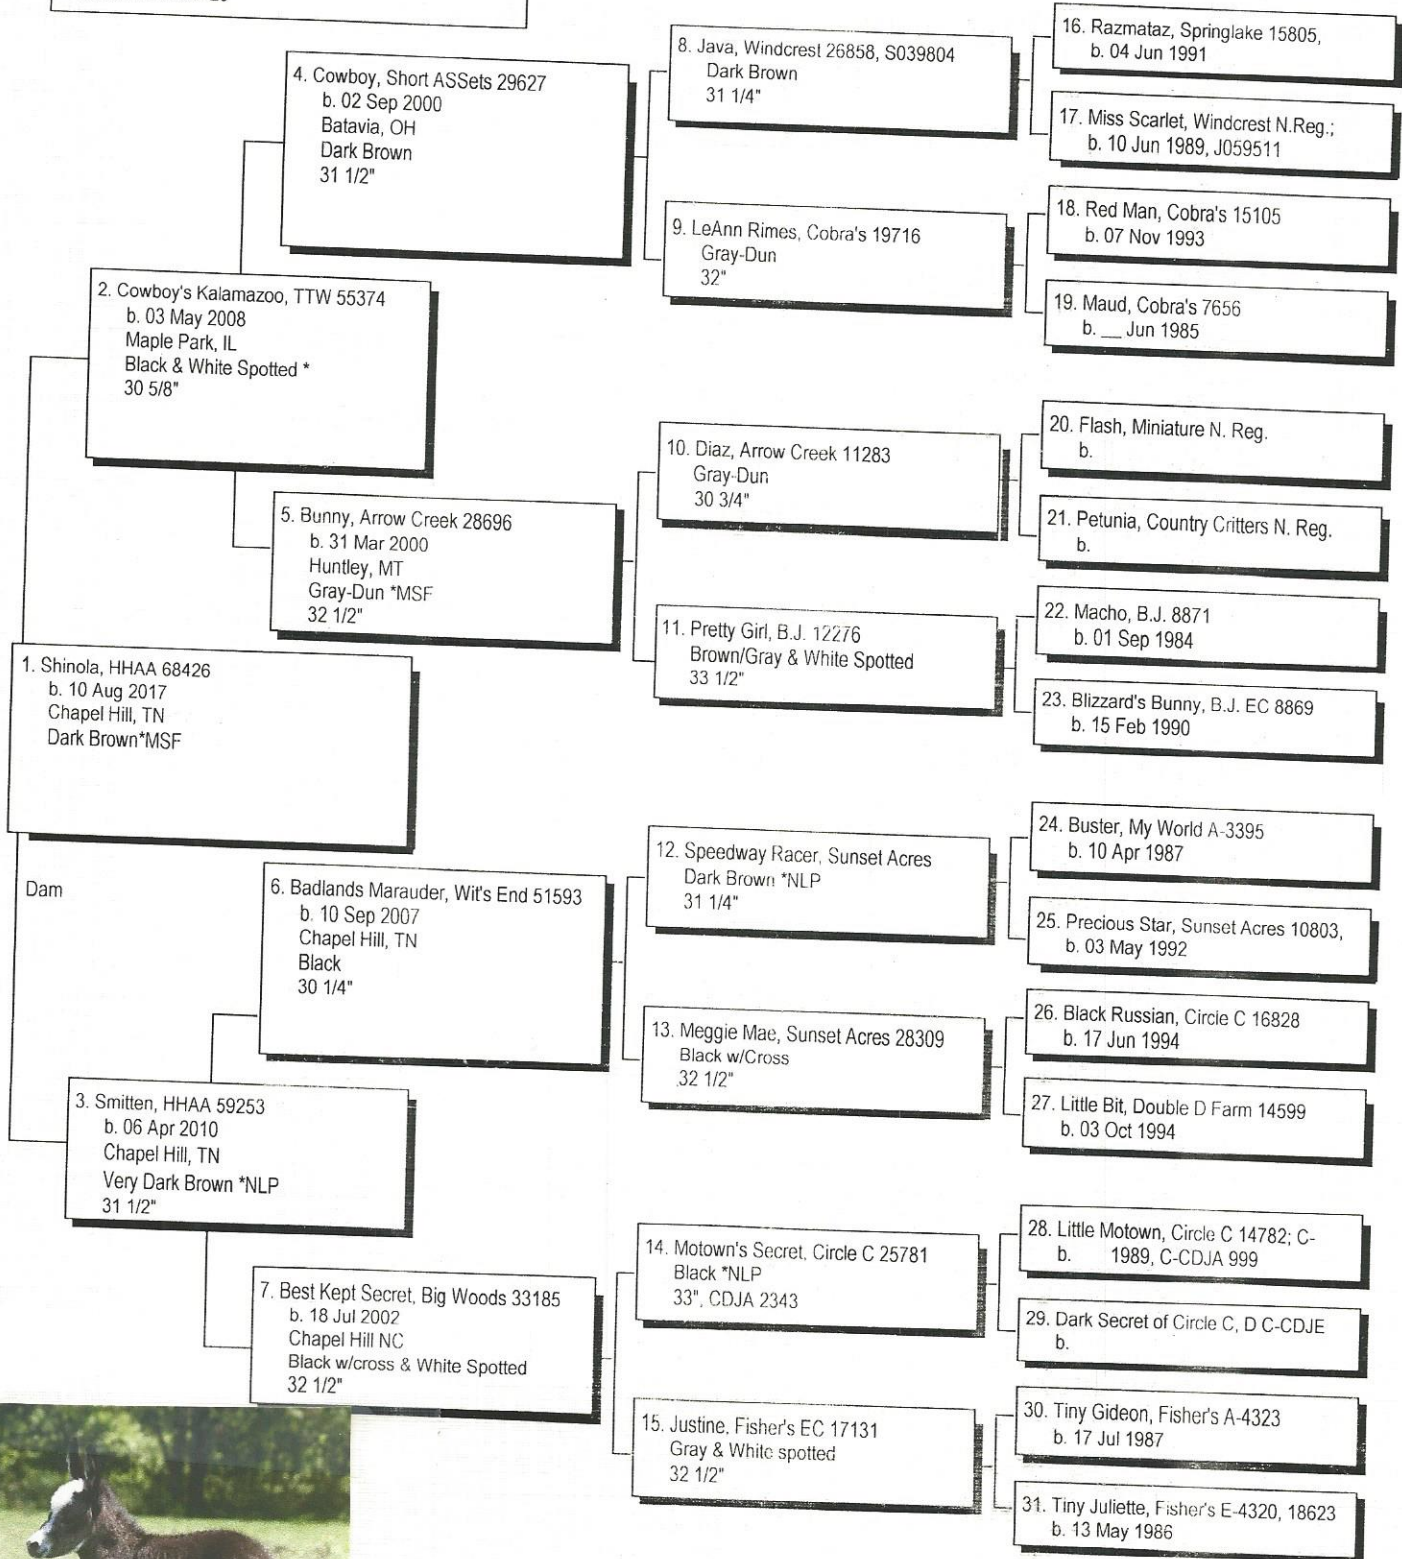

Pedigree

Chart #1

Chart of  
Shinola, HHAA 68426

HHAA Shinola 2.jpg

The American Donkey and Mule Society  
 P.O. Box 1210, Lewisville, TX 75067 (972) 219-0781  
 The American Donkey and Mule Society is not responsible  
 for errors in information submitted to the registry.